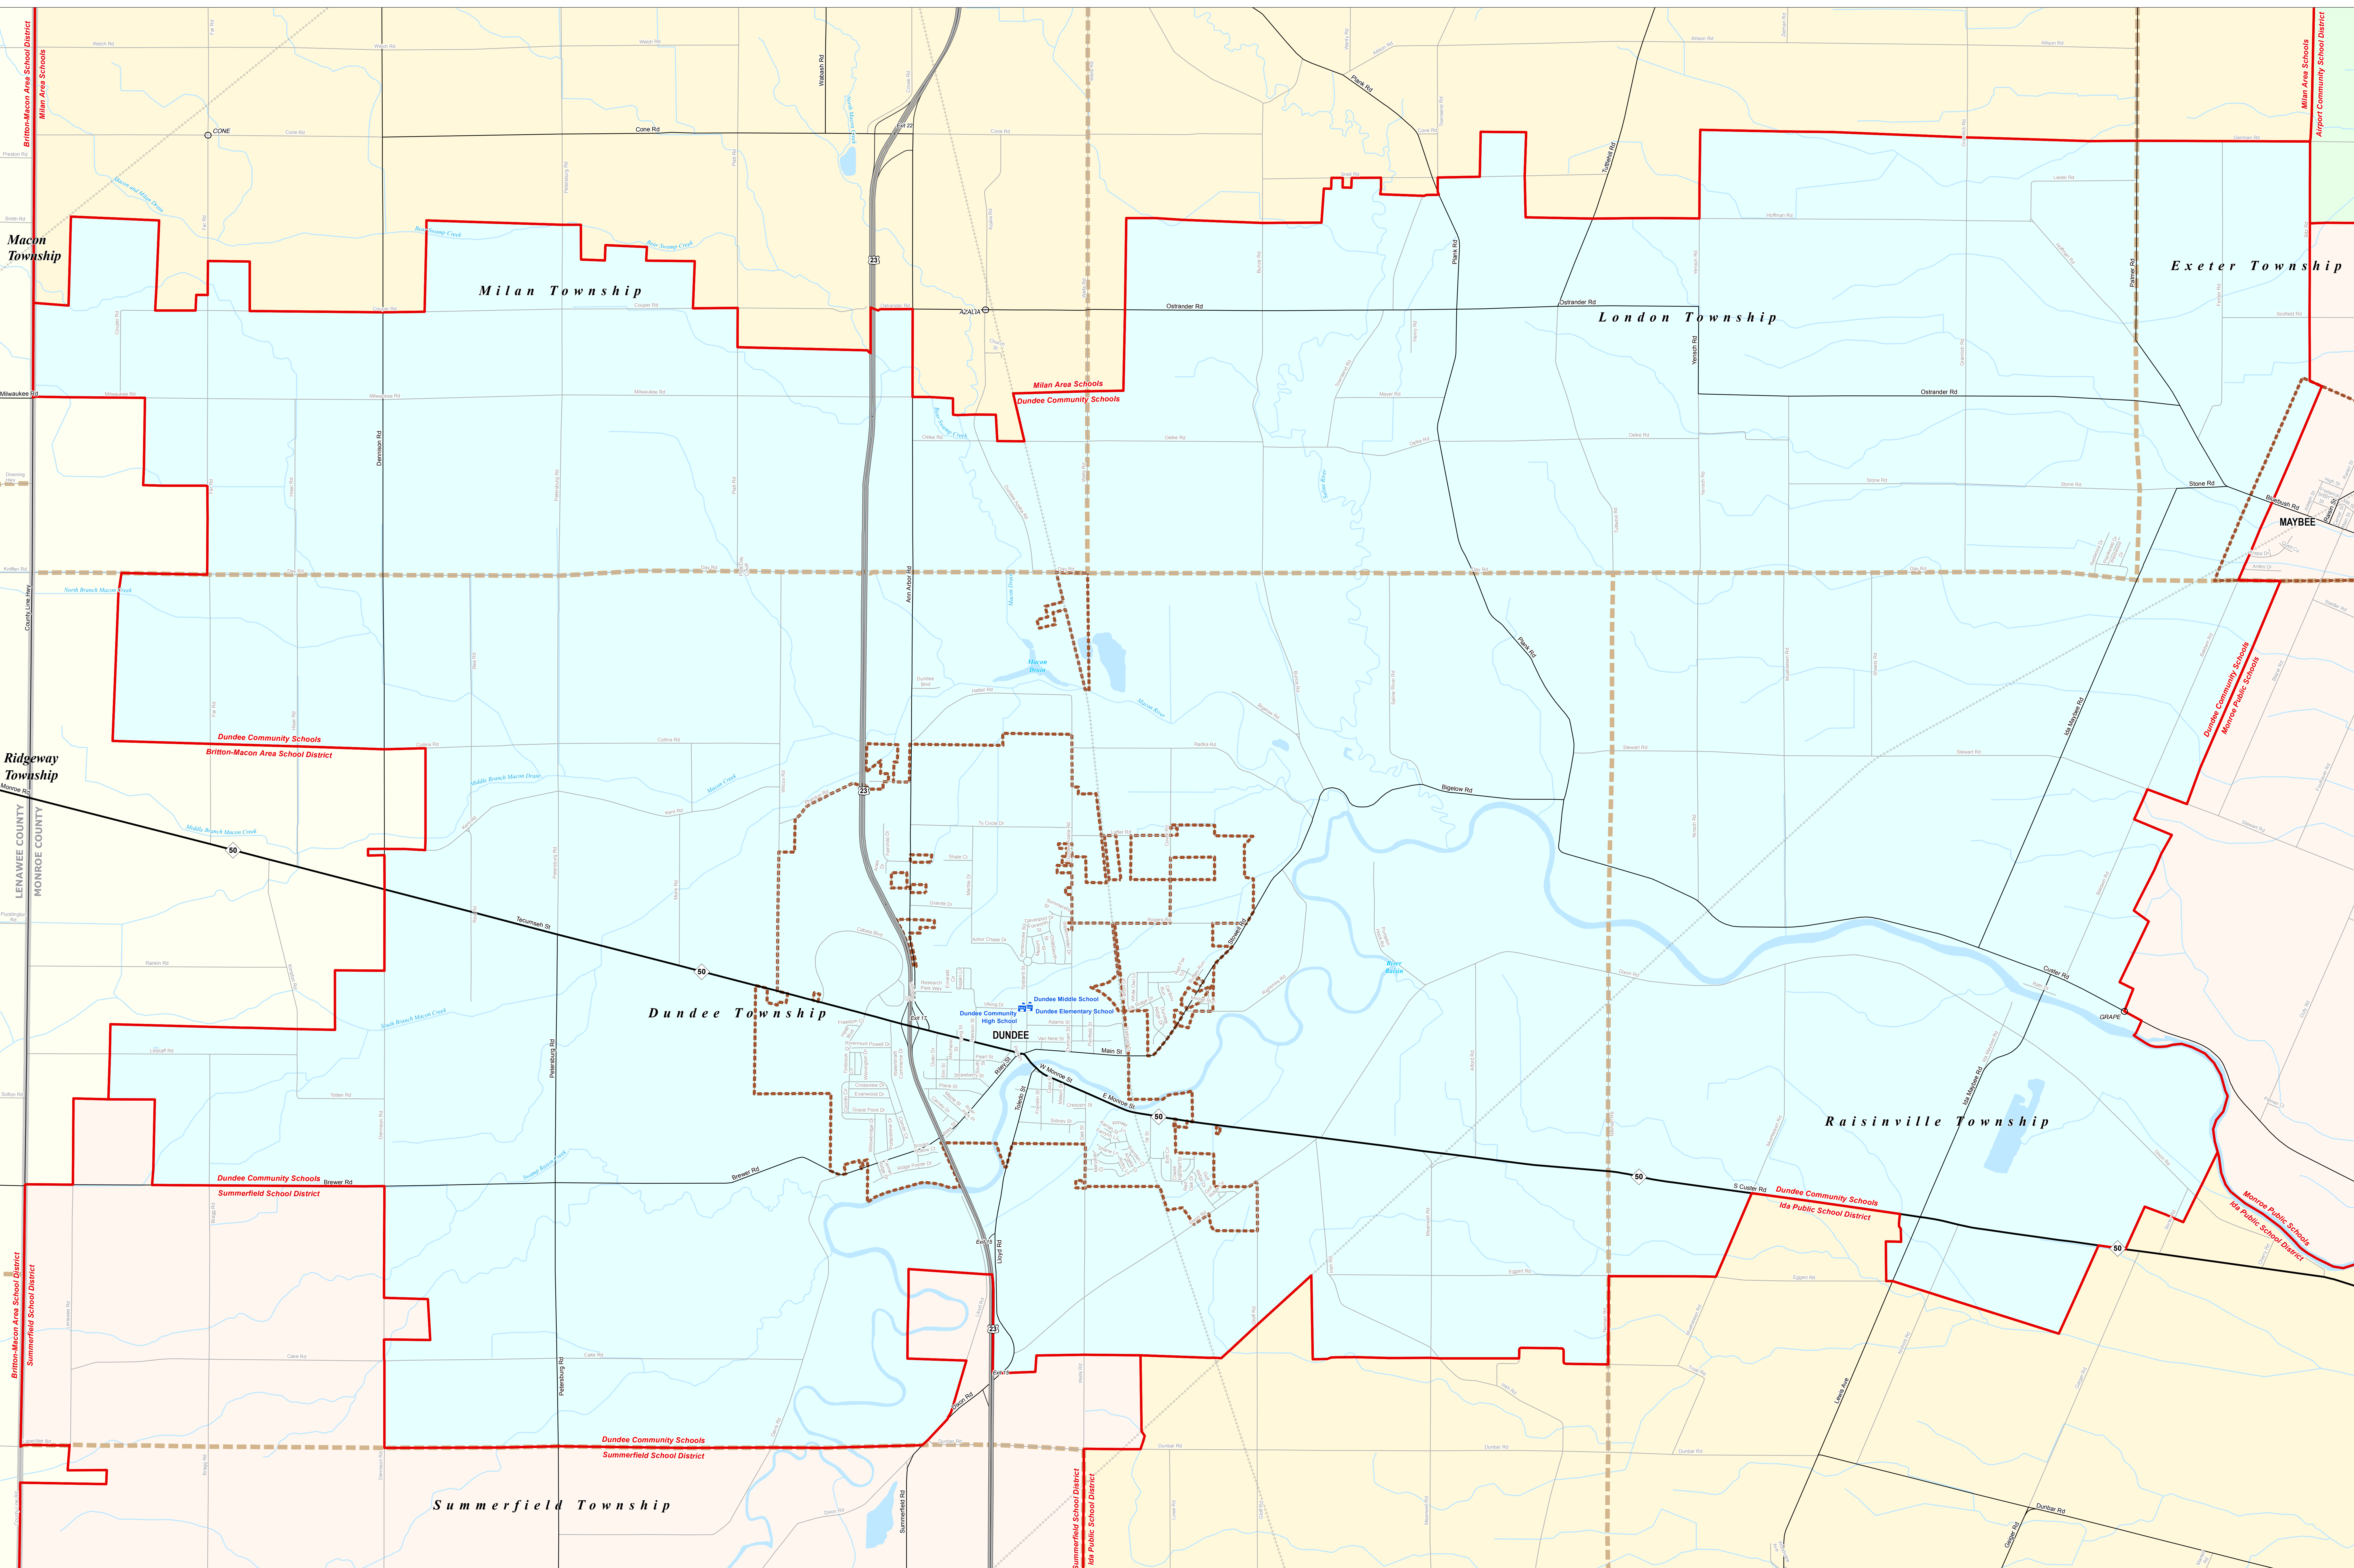

DUNDEE COMMUNITY SCHOOLS

Monroe ISD

All information presented in this publication is in the public domain and may be reproduced, reprinted, and redistributed as desired.

Legend	
School District	Unincorporated Place
County	School
City	Freeway
Township	Primary Road
Village	Local Road
Census Designated Place	Railroad
	Water Feature
	River, Stream, or Drain